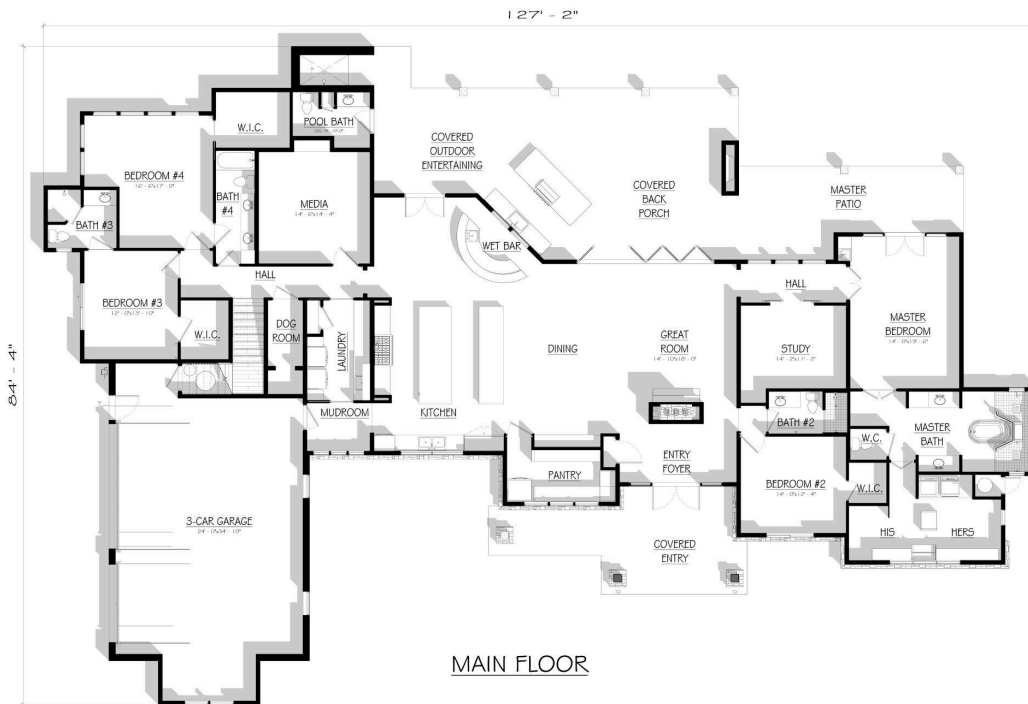

RADIUSTM
DESIGN

The Zinnia

Custom Home

One Story

4,797 sf Living
+ Bonus Room

4 Bedrooms

4.5 Bathrooms

2 Car Garage