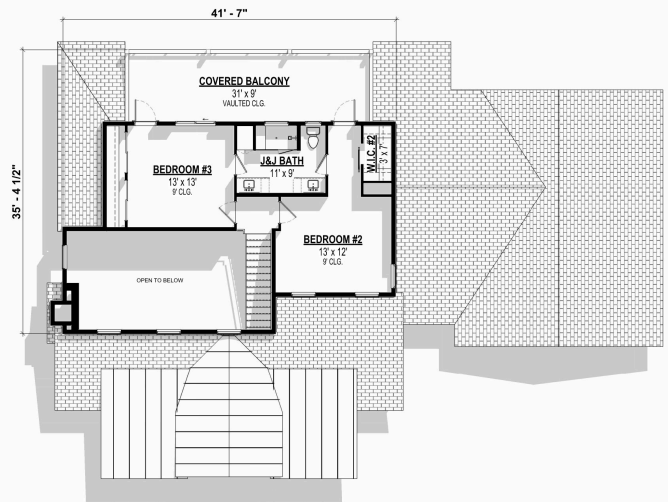

# RADIUS DESIGN

**22003**

Custom Home

Two Story

3,990 sf Living

3 Bedrooms

2 Car Garage

73'-5" x 34'-6"

Height: 26'-6"

2 Full Bath

Utility/Mudroom

830-632-6767  
 info@radiusdesign.net

www.radiusdesign.net