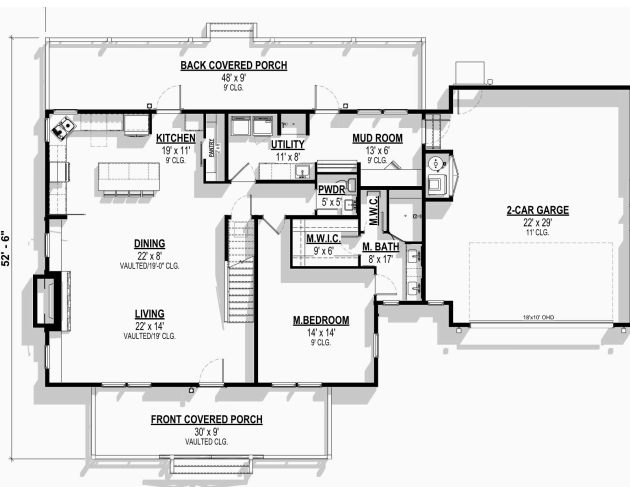

# RADIUS DESIGN

**22003**

Custom Home

Two Story

3,990 sf Living

3 Bedrooms

2 Car Garage

73'-5" x 34'-6"

Height: 26'-6"

2 Full Bath

Utility/Mudroom

830-632-6767  
 info@radiusdesign.net

www.radiusdesign.net